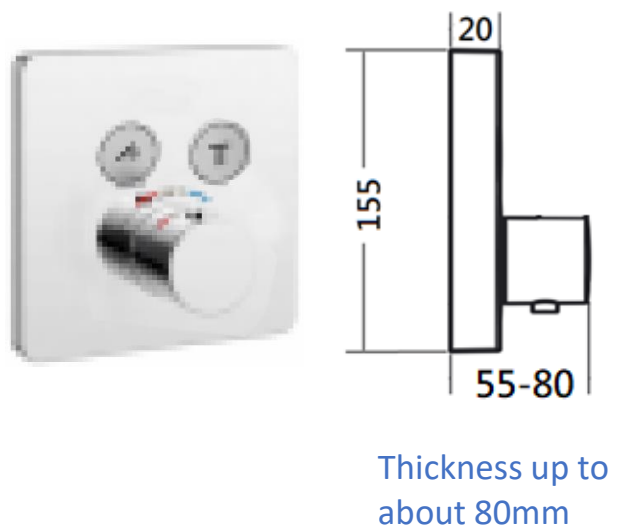

Illustration/ Drawing

The illustration shows the following components: a shower head with a 380mm arm, a hand shower set with a 1500mm riser, and a side shower spray. Technical drawings provide dimensions for each component, such as a shower head diameter of Ø260mm and a hand shower set height of 1500mm. A Water Efficiency Label (WELS) Grade 1 is also shown.

2) Integrated Volume Control

3) Slim Design, shorter projection

GROHE Euphoria 260 SmartControl head shower set – a perfect upgrade for your shower!

Showering style and versatility! With three innovative spray zones, the elegant GROHE Euphoria 260 SmartControl head shower set adds instant luxury to your bathroom. Jet Spray is powerful and focused, perfect for washing out shampoo and an invigorating head or neck massage. The SmartRain Spray is wider for an energizing yet relaxing experience and Rain Spray uses all the nozzles on the generous spray plate for full body coverage and a truly soothing shower. To choose the spray you want all you have to do is turn the innovative button in the centre of the impressive 260mm spray head. Simple! With its slim profile and timeless design, it looks perfect in a wide range of bathroom styles and is packed with GROHE technology. GROHE EcoJoy has a 9.5 l/min flow limiter that saves water while ensuring maximum showering satisfaction. GROHE DreamSpray ensures the flow from every nozzle will be just right – whichever spray zone you select – to deliver the most enjoyable shower possible. The dazzling scratch resistant GROHE StarLight chrome finish keeps its sparkle for a lifetime and limescale can be removed from the silicone SpeedClean nozzles with a simple wipe. It comes complete with a dedicated GROHE Rainshower arm (380mm), is easy to install and the Inner WaterGuide prevents the surface from getting too hot to protect both sensitive skin and the chrome. The elegant GROHE Euphoria 260 SmartControl head shower – delivers everything from relaxation to revitalisation!