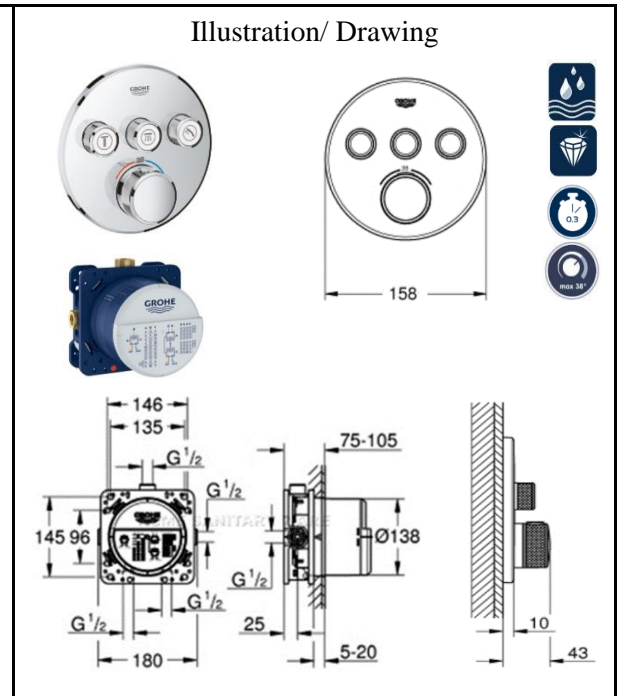

PROJECT		REF		REV	ITEM CODE	
LOCATION		DATE			PAGE	

SANITARY WARE SPECIFICATION SHEET

Grotherm SmartControl
Thermostat for concealed installation with 3 valves set for final installation for GROHE Rapido SmartBox 35 600 000 metal wall escutcheon with GROHE QuickFix (covered escutcheon and shaft sealing, covered fixing), retroactively 6° adjustable
GROHE StarLight chrome finish
GROHE SmartControl push for ON-OFF, turn for volume adjustment from EcoJoy to full flow
exchangeable symbols
GROHE TurboStat compact cartridge with wax thermoelement
GROHE SafeStop safety button at 38°C (calibration required)
GROHE SafeStop Plus optional temperature limiter at 43°C included
built-in non return valve and dirt strainers
multiple outlets can be run simultaneously without roughing-in-set
flow performance:
outlet A = 23 l/min
outlet B = 27 l/min
outlet C = 23 l/min

GROHE Rapido SmartBox
Universal rough-in box, 1/2" 3 outlets 1/2" 2 inlets below, 1/2" installation depth 75-105 mm connection unit in DR brass pre-mounted flushing plug stable build-in box and protective cover fixing options for solid walls and dry cladding gasket without set for final installation