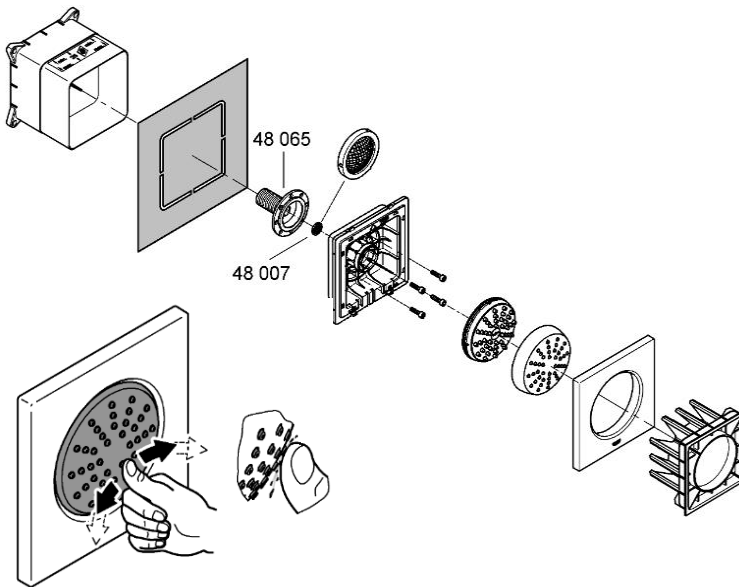

Illustration/ Drawing

The illustration shows the following components: a shower head with a 380mm arm, a hand shower set with a 1500mm riser, and a side shower spray. Technical drawings provide dimensions for each component, such as a shower head diameter of Ø260mm and a hand shower set height of 1500mm. A Water Efficiency Label (WELS) Grade 1 is also shown.

Rainshower®
Shower outlet elbow, 1/2"
 male thread with round escutcheon
 Protected against backflow
 GROHE StarLight® chrome finish

1500 mm flexible hose
 smooth surface for easy cleaning
 tensile strength 500 N
 pressure resistance up to 5 bar
 heat resistance 70°C
 AntiFold bendproof
 universal connection G 1/2" x 1/2"
 Rotaflex for Twistfree-function
 GROHE StarLight chrome finish
 blister pack

Side shower 1 spray
Normal spray
including concealed body
127 x 127 mm
flow straightener with ball joint ($\pm 12.5^\circ$ rotatable)
connection thread 1/2"
GROHE DreamSpray perfect spray pattern
GROHE StarLight chrome finish
GROHE FlowBalance flow regulating screw
SpeedClean anti-limescale system