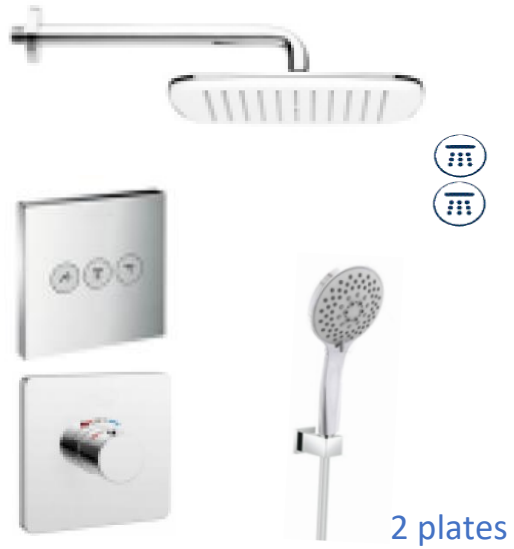

Side shower 1 spray
Normal spray
including concealed body
127 x 127 mm
flow straightener with ball joint ($\pm 12.5^\circ$ rotatable)
connection thread 1/2"
GROHE DreamSpray perfect spray pattern
GROHE StarLight chrome finish
GROHE FlowBalance flow regulating screw
SpeedClean anti-limescale system

2) Integrated Volume Control

3) Slim Design, shorter projection

GROHE Euphoria 260 SmartControl head shower set – a perfect upgrade for your shower!

Showering style and versatility! With three innovative spray zones, the elegant GROHE Euphoria 260 SmartControl head shower set adds instant luxury to your bathroom. Jet Spray is powerful and focused, perfect for washing out shampoo and an invigorating head or neck massage. The SmartRain Spray is wider for an energizing yet relaxing experience and Rain Spray uses all the nozzles on the generous spray plate for full body coverage and a truly soothing shower. To choose the spray you want all you have to do is turn the innovative button in the centre of the impressive 260mm spray head. Simple! With its slim profile and timeless design, it looks perfect in a wide range of bathroom styles and is packed with GROHE technology. GROHE EcoJoy has a 9.5 l/min flow limiter that saves water while ensuring maximum showering satisfaction. GROHE DreamSpray ensures the flow from every nozzle will be just right – whichever spray zone you select – to deliver the most enjoyable shower possible. The dazzling scratch resistant GROHE StarLight chrome finish keeps its sparkle for a lifetime and limescale can be removed from the silicone SpeedClean nozzles with a simple wipe. It comes complete with a dedicated GROHE Rainshower arm (380mm), is easy to install and the Inner WaterGuide prevents the surface from getting too hot to protect both sensitive skin and the chrome. The elegant GROHE Euphoria 260 SmartControl head shower – delivers everything from relaxation to revitalisation!