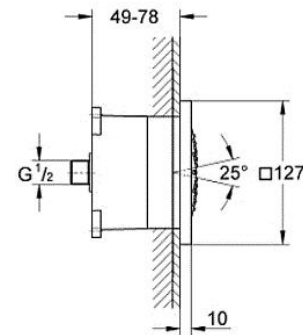

Illustration/ Drawing

The illustration shows the following components: a shower head with a 380mm arm, a hand shower set with a 1500mm riser, and a side shower spray. Technical drawings provide dimensions for each component, such as a shower head diameter of Ø260mm and a hand shower set height of 1500mm. A Water Efficiency Label (WELS) Grade 1 is also shown.

Side shower 1 spray
Normal spray
including concealed body
127 x 127 mm
flow straightener with ball joint ($\pm 12.5^\circ$ rotatable)
connection thread 1/2"
GROHE DreamSpray perfect spray pattern
GROHE StarLight chrome finish
GROHE FlowBalance flow regulating screw
SpeedClean anti-limescale system