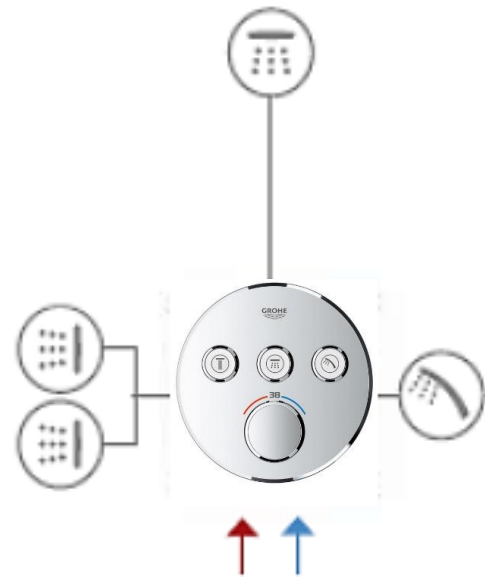

Rainshower®
Shower outlet elbow, 1/2"
 male thread with round escutcheon
 Protected against backflow
 GROHE StarLight® chrome finish

1500 mm flexible hose
 smooth surface for easy cleaning
 tensile strength 500 N
 pressure resistance up to 5 bar
 heat resistance 70°C
 AntiFold bendproof
 universal connection G 1/2" x 1/2"
 Rotaflex for Twistfree-function
 GROHE StarLight chrome finish
 blister pack

Side shower 1 spray
Normal spray
including concealed body
127 x 127 mm
flow straightener with ball joint ($\pm 12.5^\circ$ rotatable)
connection thread 1/2"
GROHE DreamSpray perfect spray pattern
GROHE StarLight chrome finish
GROHE FlowBalance flow regulating screw
SpeedClean anti-limescale system