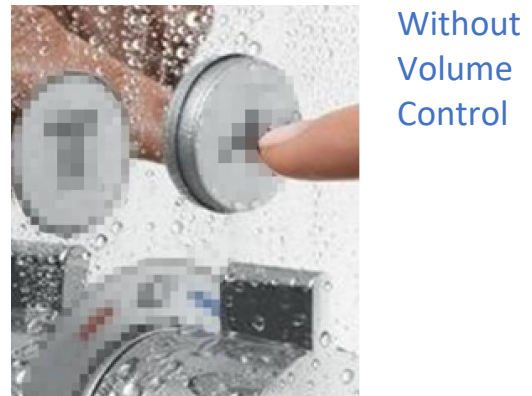

2) Integrated Volume Control

3) Slim Design, shorter projection

GROHE Euphoria 260 SmartControl head shower set – a perfect upgrade for your shower!

Showering style and versatility! With three innovative spray zones, the elegant GROHE Euphoria 260 SmartControl head shower set adds instant luxury to your bathroom. Jet Spray is powerful and focused, perfect for washing out shampoo and an invigorating head or neck massage. The SmartRain Spray is wider for an energizing yet relaxing experience and Rain Spray uses all the nozzles on the generous spray plate for full body coverage and a truly soothing shower. To choose the spray you want all you have to do is turn the innovative button in the centre of the impressive 260mm spray head. Simple! With its slim profile and timeless design, it looks perfect in a wide range of bathroom styles and is packed with GROHE technology. GROHE EcoJoy has a 9.5 l/min flow limiter that saves water while ensuring maximum showering satisfaction. GROHE DreamSpray ensures the flow from every nozzle will be just right – whichever spray zone you select – to deliver the most enjoyable shower possible. The dazzling scratch resistant GROHE StarLight chrome finish keeps its sparkle for a lifetime and limescale can be removed from the silicone SpeedClean nozzles with a simple wipe. It comes complete with a dedicated GROHE Rainshower arm (380mm), is easy to install and the Inner WaterGuide prevents the surface from getting too hot to protect both sensitive skin and the chrome. The elegant GROHE Euphoria 260 SmartControl head shower – delivers everything from relaxation to revitalisation!