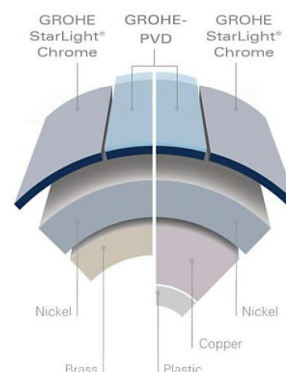

GROHE StarLight® surface composition

GROHE surface hardness

GROHE scratch resistance

Three spray zones that can soothe or revitalise

With the innovative button in the spray plate it's easy to choose the perfect spray for your mood. Jet Spray is powerful and focused, perfect for washing out shampoo and an invigorating head massage; the SmartRain Spray is wider for an energizing yet relaxing experience; and Rain Spray uses all the nozzles on the generous spray plate for full body coverage and a truly soothing shower.