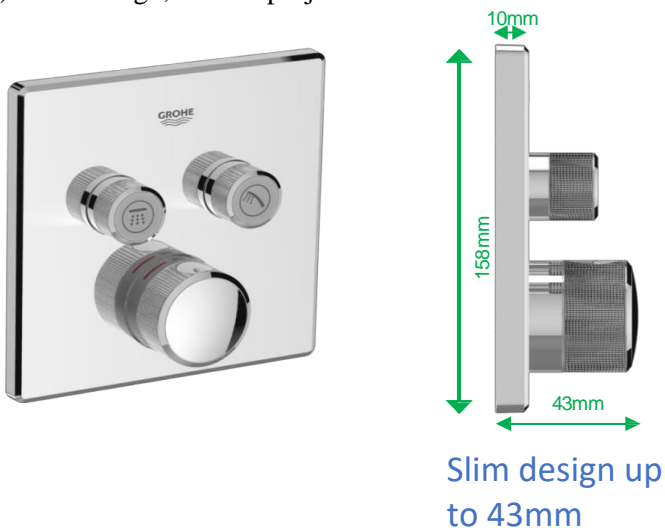

Illustration/ Drawing

The illustration shows the following components: a shower head with a 380mm arm, a hand shower set with a 1500mm riser, and a side shower spray. Technical drawings provide dimensions for each component, such as a shower head diameter of Ø260mm and a hand shower set height of 1500mm. A Water Efficiency Label (WELS) Grade 1 is also shown.

2) Integrated Volume Control

3) Slim Design, shorter projection

GROHE Euphoria 260 SmartControl head shower set – a perfect upgrade for your shower!

Showering style and versatility! With three innovative spray zones, the elegant GROHE Euphoria 260 SmartControl head shower set adds instant luxury to your bathroom. Jet Spray is powerful and focused, perfect for washing out shampoo and an invigorating head or neck massage. The SmartRain Spray is wider for an energizing yet relaxing experience and Rain Spray uses all the nozzles on the generous spray plate for full body coverage and a truly soothing shower. To choose the spray you want all you have to do is turn the innovative button in the centre of the impressive 260mm spray head. Simple! With its slim profile and timeless design, it looks perfect in a wide range of bathroom styles and is packed with GROHE technology. GROHE EcoJoy has a 9.5 l/min flow limiter that saves water while ensuring maximum showering satisfaction. GROHE DreamSpray ensures the flow from every nozzle will be just right – whichever spray zone you select – to deliver the most enjoyable shower possible. The dazzling scratch resistant GROHE StarLight chrome finish keeps its sparkle for a lifetime and limescale can be removed from the silicone SpeedClean nozzles with a simple wipe. It comes complete with a dedicated GROHE Rainshower arm (380mm), is easy to install and the Inner WaterGuide prevents the surface from getting too hot to protect both sensitive skin and the chrome. The elegant GROHE Euphoria 260 SmartControl head shower – delivers everything from relaxation to revitalisation!