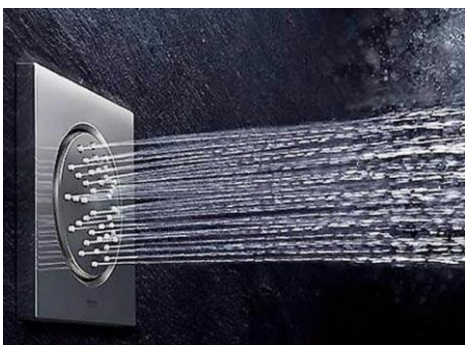

PROJECT		REF		REV	ITEM CODE	
LOCATION		DATE			PAGE	

SANITARY WARE SPECIFICATION SHEET

Rainshower F-Series 5"

Side shower 1 spray
Normal spray
including concealed body
127 x 127 mm
flow straightener with ball joint ($\pm 12.5^\circ$ rotatable)
connection thread 1/2"
GROHE DreamSpray perfect spray pattern
GROHE StarLight chrome finish
GROHE FlowBalance flow regulating screw
SpeedClean anti-limescale system

Note:

* All information of the above is for the reference only. No prior notice is made if any changes.